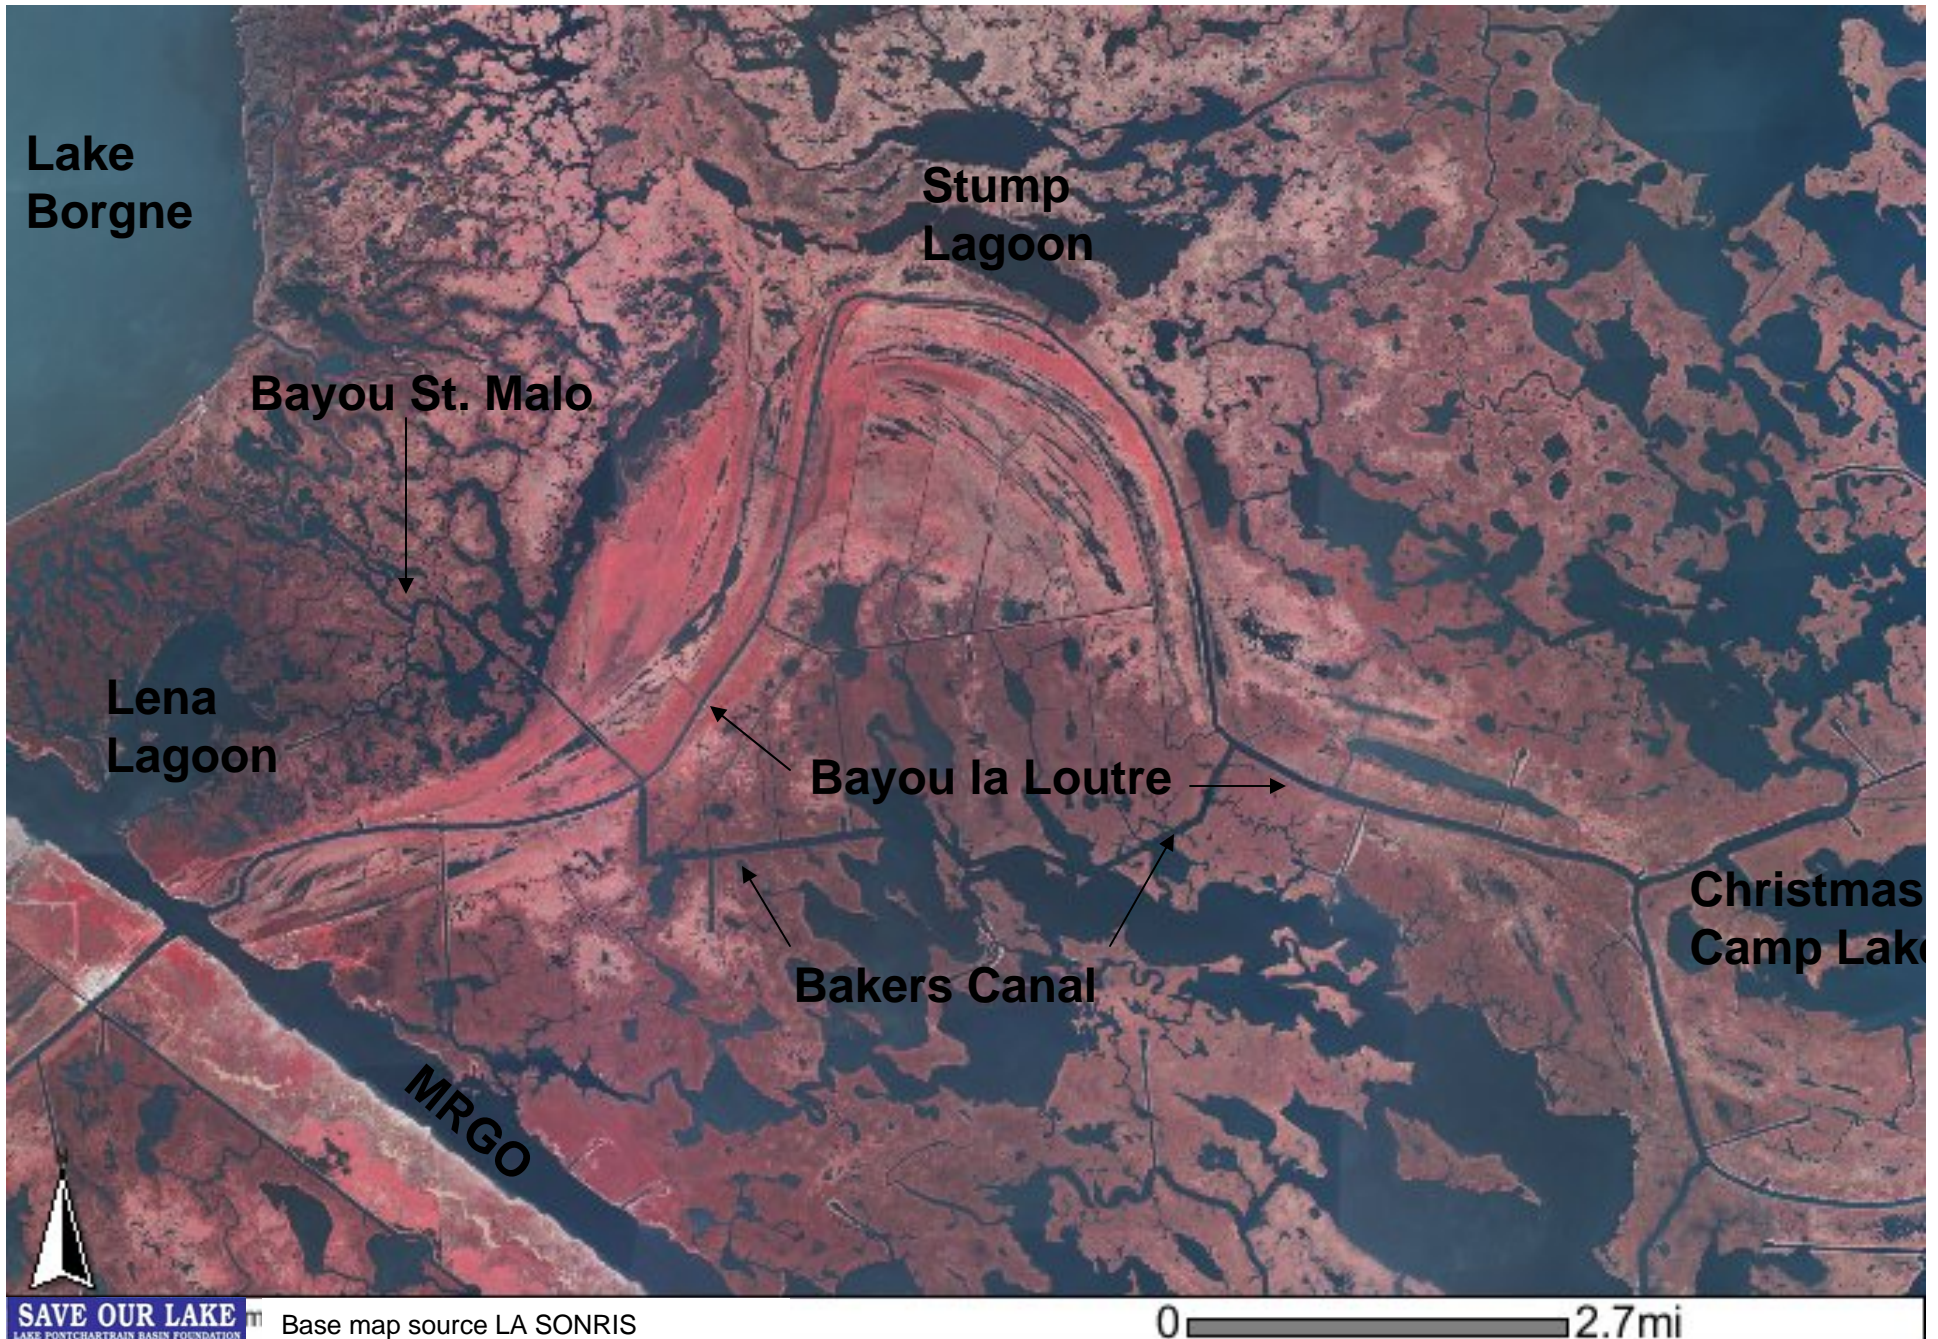

# Bayou la Loutre Ridge Restoration

## Bayou la Loutre Ridge Restoration

## Bayou la Loutre Ridge Restoration

Re-forest with indigenous ridge species such as live oak- (*Quercus virginiana*), nuttall Oak- (*Quercus nuttallii*), Water Oak- (*Quercus nigra*) American elm (*Ulmus americana*) swamp magnolia (*Magnolia virginiana* L.) and black willow (*Salix nigra*)